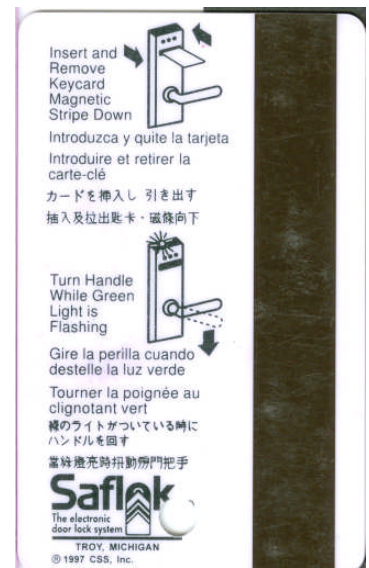

# December 2008 Room Keys

North Dakota – Dakota Magic Casino Hotel

“Be a part of the Magic” promotion.

Mfr: Able Card Company

Contributor: Archie Black

Philippines – Waterfront, Cebu City

Mfr: Saflok

Contributor: Esther Barker